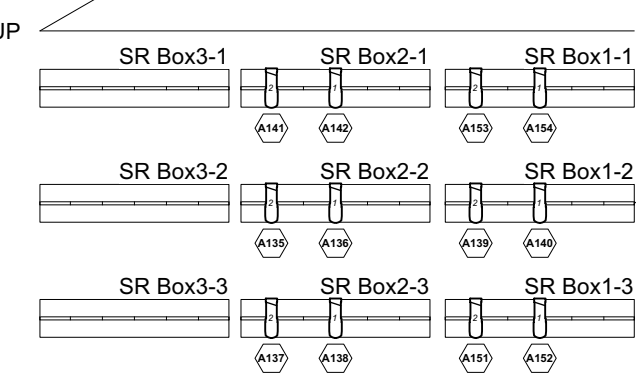

SR Ladder

- Selecon SPX 26deg 20
- Selecon SPX 36deg 10

SL Ladder

- Selecon SPX 26deg 20
- Selecon SPX 36deg 10

Bridge

- Selecon SPX 19deg 6
- Selecon SPX 26deg 16

SR Box Boom

- Selecon SPX 26deg 12

SL Box Boom

- Selecon SPX 26deg 12

Cat Walk-1-Down

- Selecon SPX 14deg 24

Cat Walk-2-Down

- ETC Source4 10deg 750W 16
- ETC Source 4 LED Series 3 Lustr X8 XDLT 10° 16

Cat Walk-3-Down

- ETC Source4 10deg 750W 16
- ETC Source 4 LED Series 3 Lustr X8 XDLT 10° 16