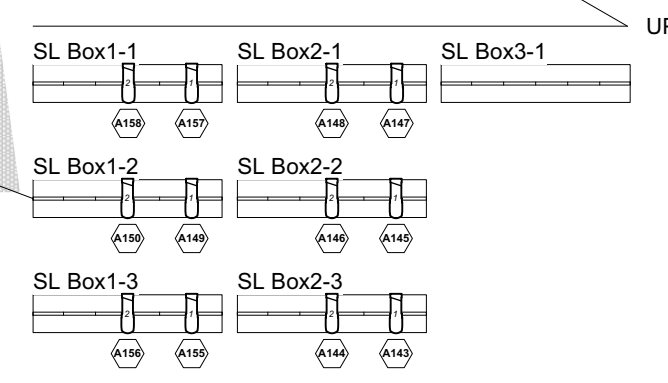

SR Ladder

- Selecon SPX 26deg 20
- Selecon SPX 36deg 10

SL Ladder

- Selecon SPX 26deg 20
- Selecon SPX 36deg 10

Bridge

- Selecon SPX 19deg 6
- Selecon SPX 26deg 16

SR Box Boom

- Selecon SPX 26deg 12

SL Box Boom

- Selecon SPX 26deg 12

Cat Walk-1-Down

- Selecon SPX 14deg 24

Cat Walk-2-Down

- ETC Source4 10deg 750W 16
- ETC Source 4 LED Series 3 Lustr X8 XDLT 10° 16

Cat Walk-3-Down

- ETC Source4 10deg 750W 16
- ETC Source 4 LED Series 3 Lustr X8 XDLT 10° 16