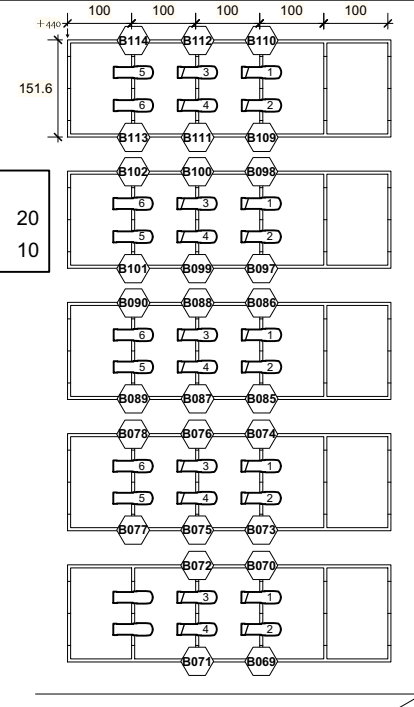

SR Ladder

- Selecon SPX 26deg 20
- Selecon SPX 36deg 10

SL Ladder

- Selecon SPX 26deg 20
- Selecon SPX 36deg 10

Bridge

- Selecon SPX 19deg 6
- Selecon SPX 26deg 16

SR Box Boom

- Selecon SPX 26deg 12

SL Box Boom

- Selecon SPX 26deg 12

Cat Walk-1-Down

- Selecon SPX 14deg 24

Cat Walk-2-Down

- ETC Source4 10deg 750W 16
- ETC Source 4 LED Series 3 Lustr X8 XDLT 10° 16

Cat Walk-3-Down

- ETC Source4 10deg 750W 16
- ETC Source 4 LED Series 3 Lustr X8 XDLT 10° 16